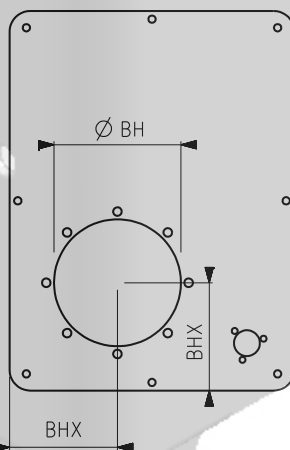

Weldless Steel Tank 25 Liter (6,6 Gallon)

mm [in]

Lid 25 Liter (6,6 Gallon)

Style A Lid plate
Blank Lid

Style B Lid plate
with
Filler Breather (FB)
cutout Lid

Style C Lid plate
with
Filler Breather (FB) and
Bellhousing (BH)
cutout Lid

Style D Lid plate
with
Filler Breather (FB),
Bellhousing (BH) and
Return Filter (RF) cutout Lid