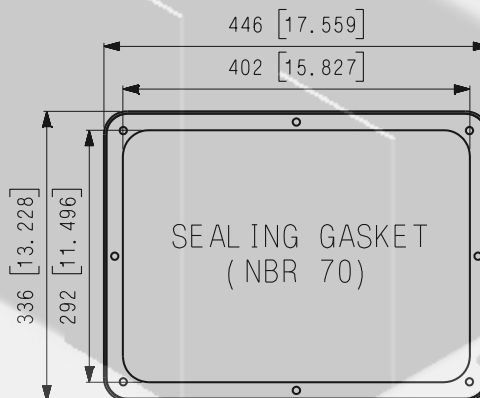

Weldless Steel Tank 25 Liter (6,6 Gallon)

mm [in]

Lid 25 Liter (6,6 Gallon)

Style A Lid plate
Blank Lid

Style B Lid plate
with
Filler Breather (FB)
cutout Lid

Style C Lid plate
with
Filler Breather (FB) and
Bellhousing (BH)
cutout Lid

Style D Lid plate
with
Filler Breather (FB),
Bellhousing (BH) and
Return Filter (RF) cutout Lid