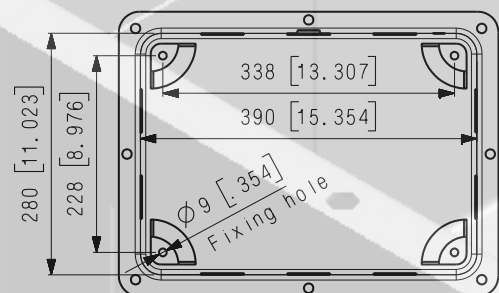

Weldless Steel Tank 25 Liter (6,6 Gallon)

mm [in]

Lid 25 Liter (6,6 Gallon)

Style A Lid plate
Blank Lid

Style B Lid plate
with
Filler Breather (FB)
cutout Lid

Style C Lid plate
with
Filler Breather (FB) and
Bellhousing (BH)
cutout Lid

Style D Lid plate
with
Filler Breather (FB),
Bellhousing (BH) and
Return Filter (RF) cutout Lid