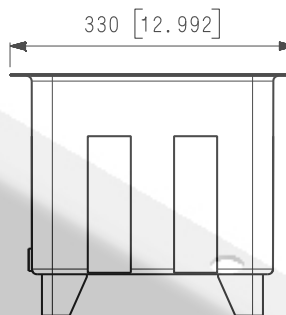

Weldless Steel Tank 25 Liter (6,6 Gallon)

mm [in]

Lid 25 Liter (6,6 Gallon)

Style A Lid plate
Blank Lid

Style B Lid plate
with
Filler Breather (FB)
cutout Lid

Style C Lid plate
with
Filler Breather (FB) and
Bellhousing (BH)
cutout Lid

Style D Lid plate
with
Filler Breather (FB),
Bellhousing (BH) and
Return Filter (RF) cutout Lid