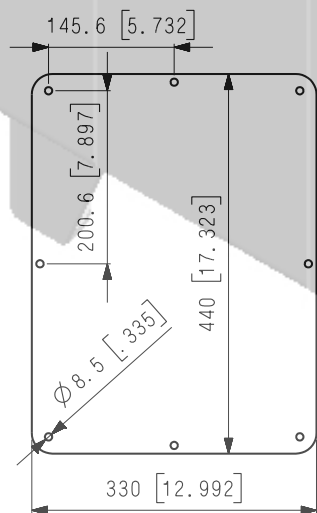

Weldless Steel Tank 25 Liter (6,6 Gallon)

mm [in]

Lid 25 Liter (6,6 Gallon)

Style A Lid plate
Blank Lid

Style B Lid plate
with
Filler Breather (FB)
cutout Lid

Style C Lid plate
with
Filler Breather (FB) and
Bellhousing (BH)
cutout Lid

Style D Lid plate
with
Filler Breather (FB),
Bellhousing (BH) and
Return Filter (RF) cutout Lid