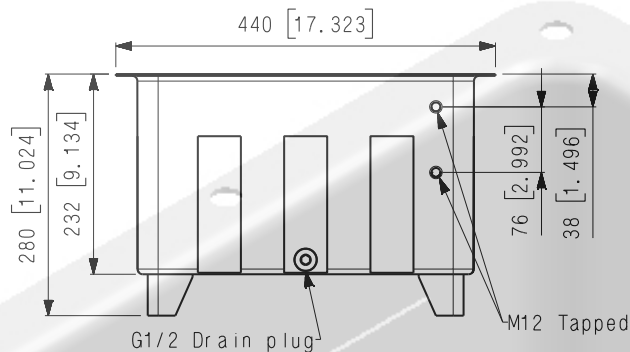

Weldless Steel Tank 25 Liter (6,6 Gallon)

mm [in]

Lid 25 Liter (6,6 Gallon)

Style A Lid plate
Blank Lid

Style B Lid plate
with
Filler Breather (FB)
cutout Lid

Style C Lid plate
with
Filler Breather (FB) and
Bellhousing (BH)
cutout Lid

Style D Lid plate
with
Filler Breather (FB),
Bellhousing (BH) and
Return Filter (RF) cutout Lid