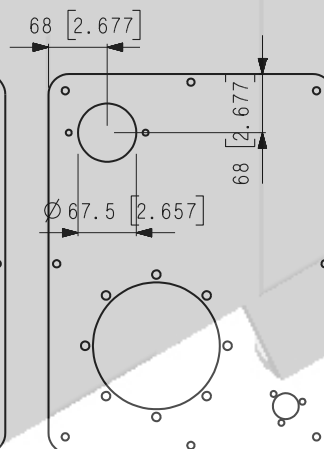

Weldless Steel Tank 25 Liter (6,6 Gallon)

mm [in]

Lid 25 Liter (6,6 Gallon)

Style A Lid plate
Blank Lid

Style B Lid plate
with
Filler Breather (FB)
cutout Lid

Style C Lid plate
with
Filler Breather (FB) and
Bellhousing (BH)
cutout Lid

Style D Lid plate
with
Filler Breather (FB),
Bellhousing (BH) and
Return Filter (RF) cutout Lid