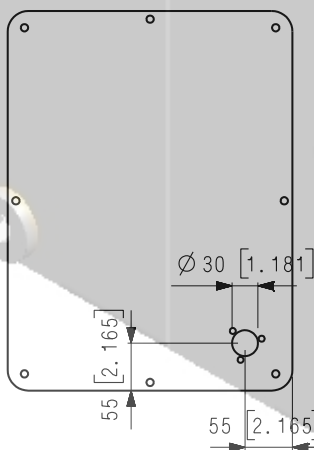

Weldless Steel Tank 25 Liter (6,6 Gallon)

mm [in]

Lid 25 Liter (6,6 Gallon)

Style A Lid plate
Blank Lid

Style B Lid plate
with
Filler Breather (FB)
cutout Lid

Style C Lid plate
with
Filler Breather (FB) and
Bellhousing (BH)
cutout Lid

Style D Lid plate
with
Filler Breather (FB),
Bellhousing (BH) and
Return Filter (RF) cutout Lid